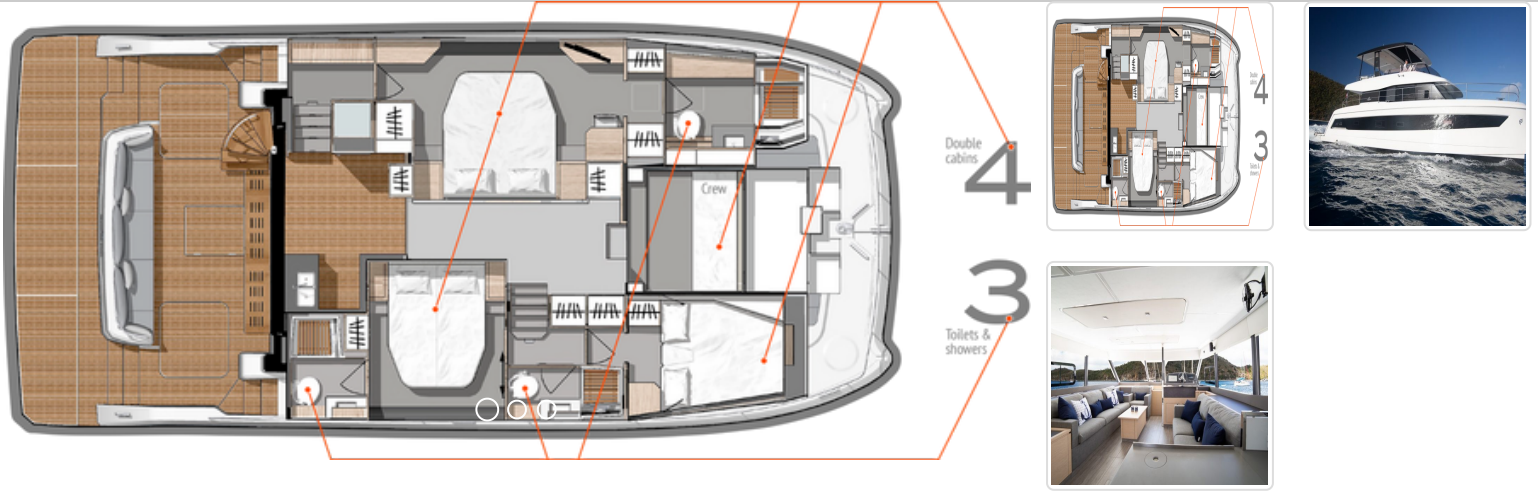

MY 44 MAESTRO (48FT)

MY 44 MAESTRO (48FT)

POWERED CATAMARAN

POWERED CATAMARAN

Platinum
Class

14.63
Length

8
Persons

4
Cabin(s)

4
Bath

3
Head(s)

BOAT TYPE	POWERED CATAMARAN
NUMBER OF PERSONS	8
NUMBER OF DOUBLE CABINS	4
NUMBER OF SINGLE CABINS	0
NUMBER OF SHOWERS	4
NUMBER OF HEADS	3
DOUBLE BUNK	0
SALON	0
FRONT PEAK	0
DOUBLE BERTH	0

BEAM	25 ft 7,6 m
ENGINE	2 x 150 HP
FUEL CAPACITY	73,6 gal 320 l

HOT WATER	
SHOWERS	5
WATER CAPACITY	72,91 gal 317 l

GENERAL CHARACTERISTICS	
DISPLACEMENT	
DRAFT	0.9

LEISURE COMFORT DEVICES	
CD PLAYER	✓
LCD TV SCREEN	✓

SPECIFICATIONS	
BOW THRUSTER	NO
FOLDING PROPELLER	NO

DECK	
COCKPIT CUSHIONS	✓
DINGHY	✓
ELECTRIC ANCHOR WINDLASS	✓
TEAK DECK	NO

NAVIGATION	
AUTO PILOT	✓
GPS	✓
GPS PLOTTER	✓
RADAR	NO
VHF	✓

FACILITIES	
AIR CONDITIONING	✓
ELECTRIC TOILET PUMP	✓
RADIO	✓