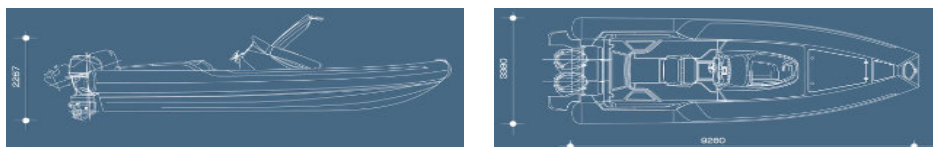

SACS Strider 10

EXCLUSIVE CHARTER IN CROATIA

Bimini Top Teak Electric winch Refrigerator
Shower Life - jackets CD Stereo System Fusion

DESCRIPTION:

						
Passengers 10	Cabins	Heads	Length 10 m	Draught	Beam 3.35 m	Engine Mercury Verde 2 x 250 hp (184 kW)

TEHNICAL SPECIFICATION:

Built year: 2017. Water tank: 80 l Fuel tank: 450 l Type:
Maximum speed: 50kts Cruise speed: 30kts Economic cruise:

LAYOUT:

SACS Strider 10

EXTERIOR

SACS Strider 10

EXTERIOR

DATE	PRICE
01.01.-15.05. 09.10.-31.12.	2.500 eur
15.05.-05.06. 11.09.-09.10.	3.000 eur
05.06.-11.09.	3.500 eur
Daily:	700 eur